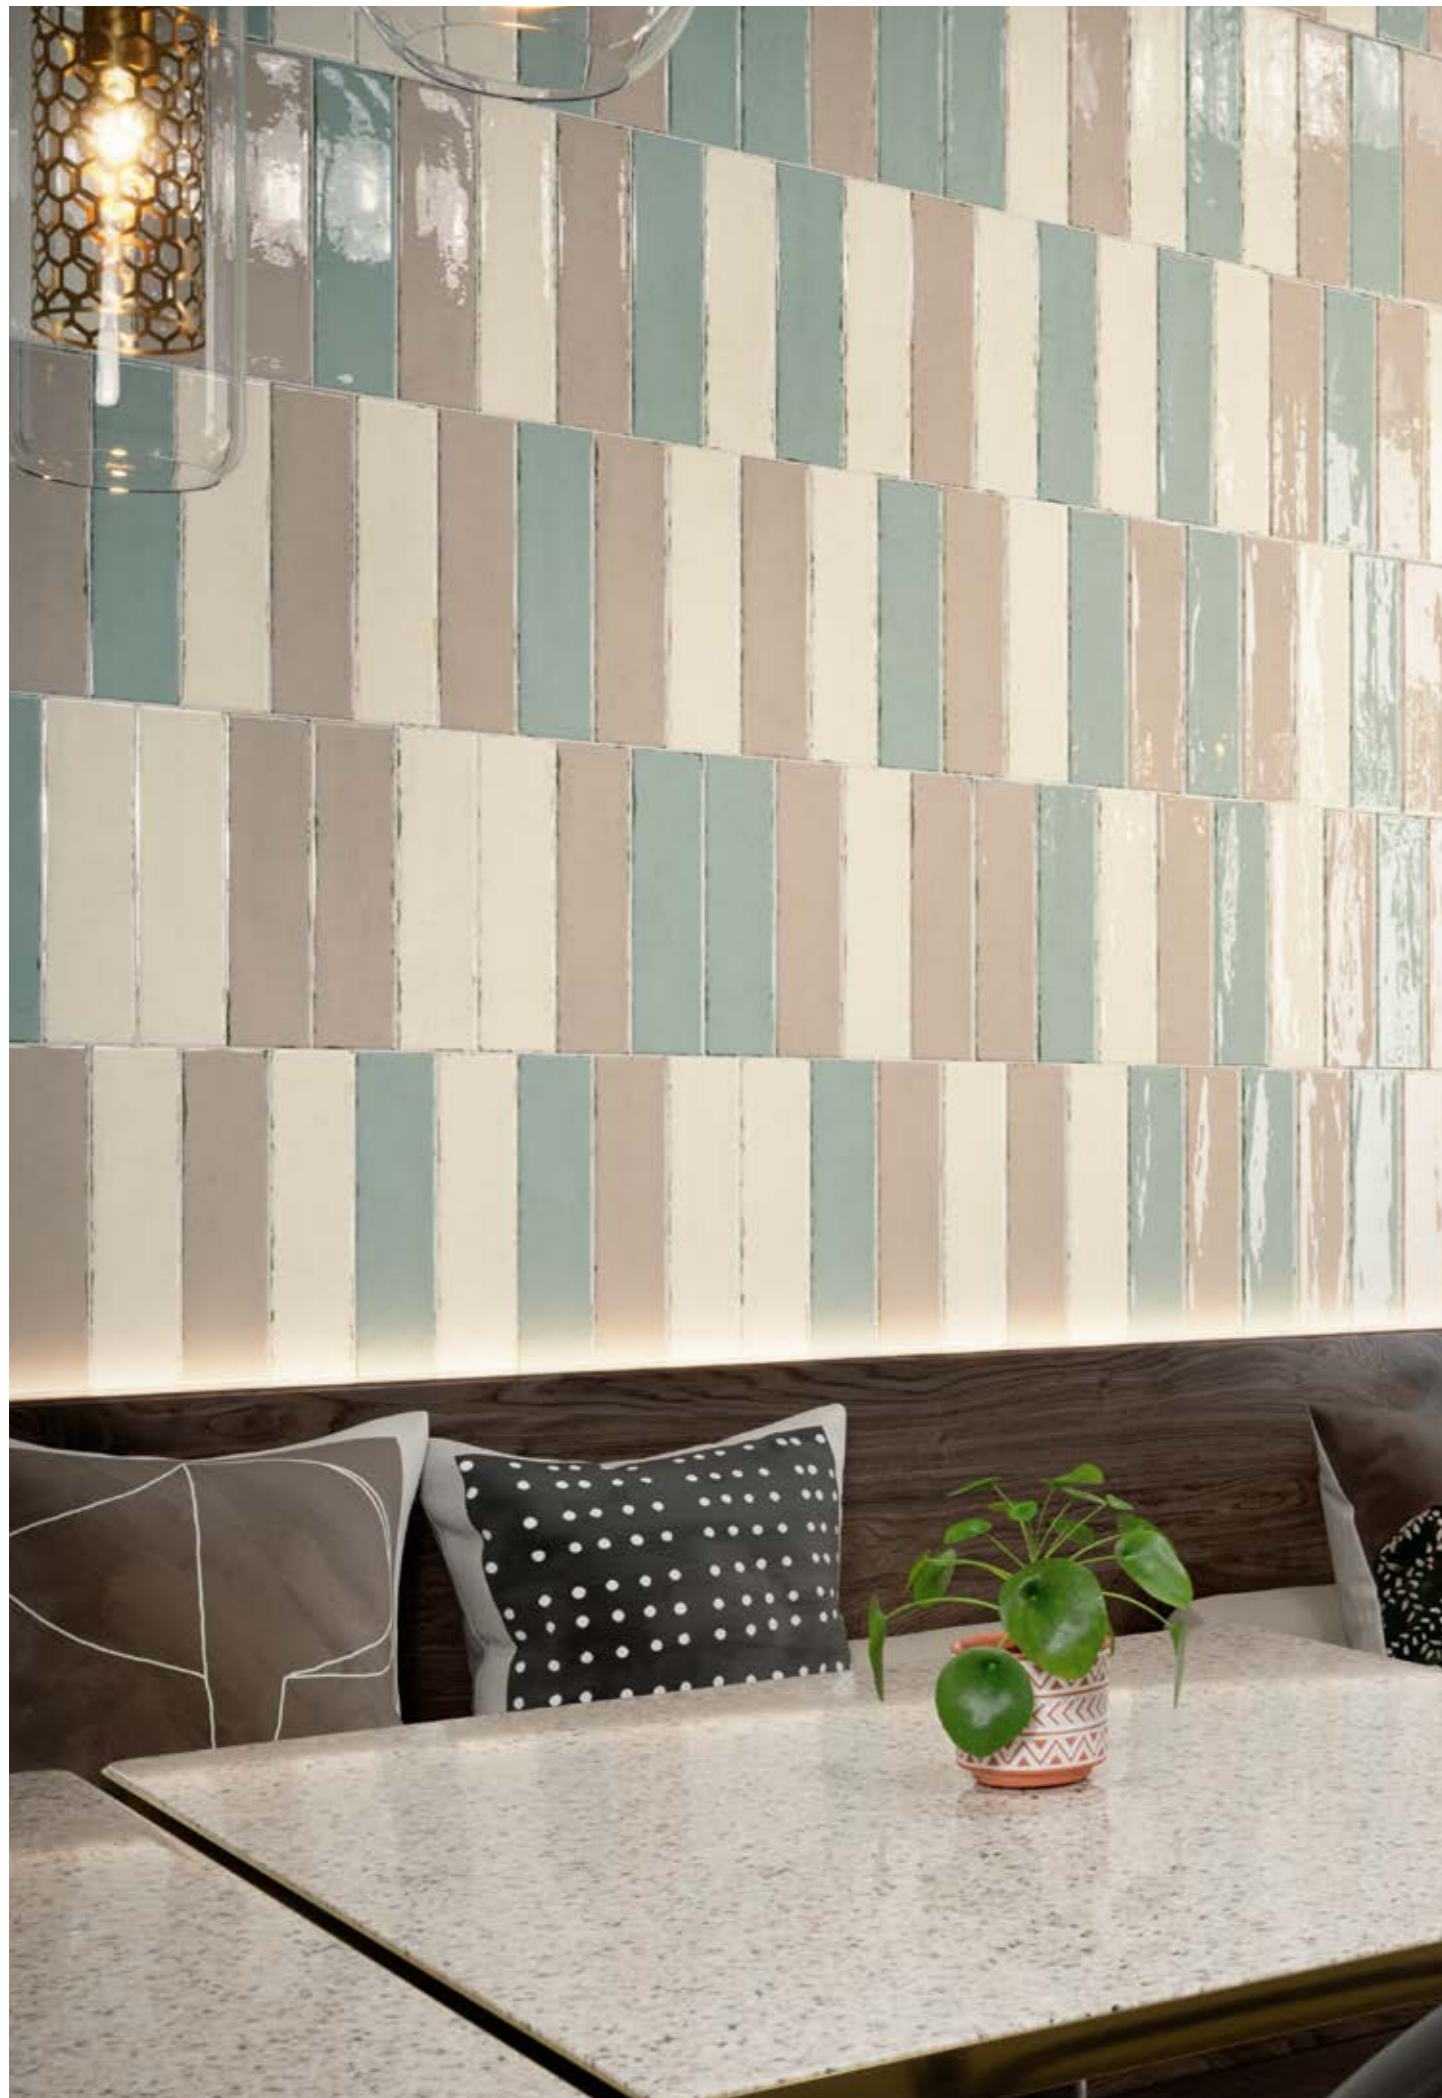

# CRACKLE 7,5x30 2,9"x11,8"

CRACKLE WHITE 7,5x30 + CRACKLE LIGHT GREY 7,5x30 + CRACKLE BLUE 7,5x30

CRACKLE IVORY 7,5x30 + CRACKLE GREEN 7,5x30 + CRACKLE DARK GREY 7,5x30