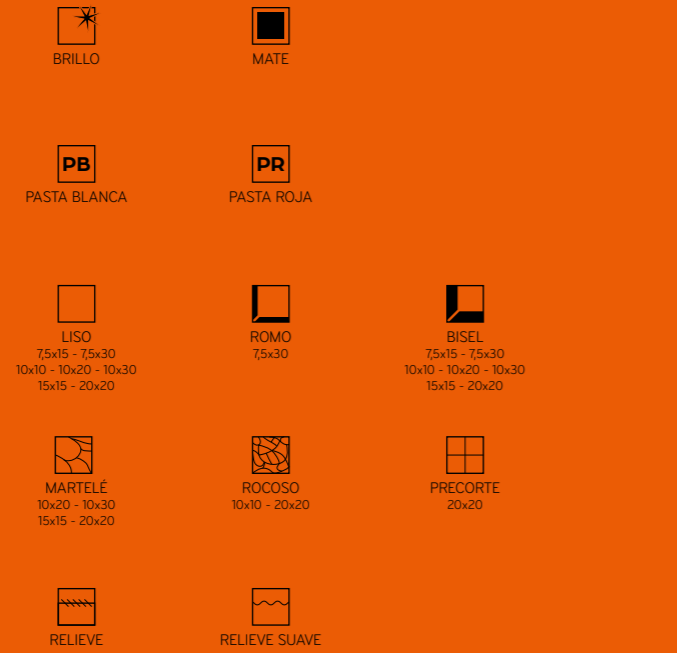

Para pedido de Picking: hacer consulta.
Si no hay stock, la producción mínima será de 1 palet.

For Picking order: please consult us.
If there is no stock, the minimum production will be 1 pallet.

	MONOCOLORES	7,5X15 _____	6
		7,5X30 _____	
		10X10 _____	
		10X20 _____	
		10X30 _____	
		15X15 _____	
		20X20 _____	
	PRECORTE	20X20 _____	12
NOVEDAD / NEW	ARROW	1,5x10 _____	16
	AVA	5x30 _____	20
	BELA	7,5X30 _____	24
	CALACATA	7,5X30 _____	28
	CARRARA	10X20 _____	32
		10X30 _____	
	CRACKLE	7,5x30 _____	34
	DUNAS	7,5X30 _____	38
	FEZ	7,5X30 _____	40
	FLANDES	7,5X30 _____	44
	MEDITERRÁNEO	10X30 _____	46
NOVEDAD / NEW	METALLICA	5x30 _____	50
NOVEDAD / NEW	NAIROBI	5x30 _____	54
		7,5x30 _____	
		1,5x10 _____	
	NOA	20x20 _____	60
	ROMO	7,5X30 _____	64
	RURAL	7,5X15 _____	68
		7,5X30 _____	
	RÚSTICO PB	7,5X15 _____	72
		7,5X30 _____	
	RÚSTICO PR	7,5X15 _____	76
		7,5X30 _____	
		10X30 _____	
	STICKS	20x20 _____	80
NOVEDAD / NEW	TERRE	7,5x30 _____	82
		2,5x20 _____	
		5x20 _____	
		10x10 _____	
		1,5x10 _____	
	TOKYO	5x30 _____	86
NOVEDAD / NEW	VENICE	7,5x20 _____	90